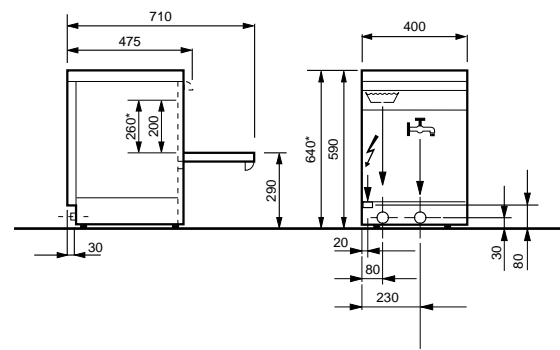

Table of technical data		Steel 31	Steel 31H	Steel 41	Steel 41H
Round rack version		yes		si	
Water softner version		yes		si	
Rack dimensions	cm	35x35	35x35	40x40	40x40
Usable opening	mm	190	255	255	285
Tank capacity	lt	9	9	9	9
Voltage	V/ph/Hz	230/1/50	230/1/50	230/1/50	230/1/50
Max power	W	3.450	3.450	3.510	3.510
Cycle duration	sec	150	150	150	150
Max output	racks/hr	24	24	24	24
Water feed	C°	50°-55°	50°-55°	50°-55°	50°-55°
Water consumption	lt	2	2	2	2

Steel

31_31H_41_41H

A		Ø 50 mm M
B		Ø 3/4" GAS M
C