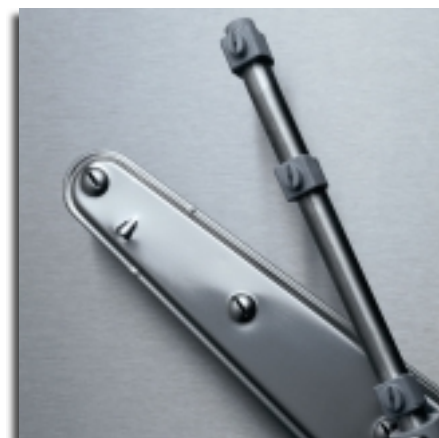

Excellent! The independent and rotating arms are warranty of result