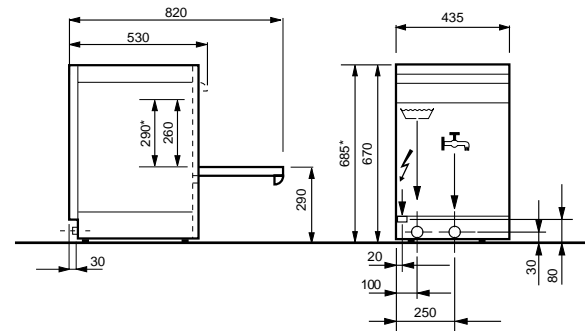

Table of technical data		Steel 31	Steel 31H	Steel 41	Steel 41H
Round rack version		yes		si	
Water softner version		yes		si	
Rack dimensions	cm	35x35	35x35	40x40	40x40
Usable opening	mm	190	255	255	285
Tank capacity	lt	9	9	9	9
Voltage	V/ph/Hz	230/1/50	230/1/50	230/1/50	230/1/50
Max power	W	3.450	3.450	3.510	3.510
Cycle duration	sec	150	150	150	150
Max output	racks/hr	24	24	24	24
Water feed	C°	50°-55°	50°-55°	50°-55°	50°-55°
Water consumption	lt	2	2	2	2

Steel

31_31H_41_41H

A		Ø 50 mm M
B		Ø 3/4" GAS M
C